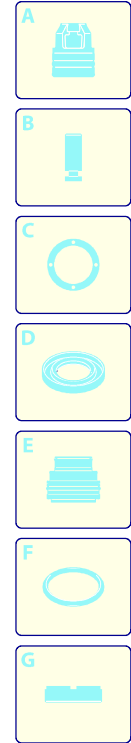

Model HW 111

Version:

Serial number:

Code: **13110**

10/01/2011

Validity	Pos.	Code	Description	Q
	1	3640240	Green guard	1
	2	3640200	Casing	1
	3	3640220	Handle	1
	4	3640340	Knob	1
	5	3082130	Water coupling kit	1
	6	3640290	Support	1
	7	3640580	Suction kit	1
	8	3640730	Delivery kit	1
	9	3640700	Electric pump assembly	1
	10	3640330	Support	1
	11	3640310	Conveyor	1
	12	3320910	Cover	1
	13	3640250	Plate	1
	14	3640260	Plate	1
	15	3640270	Lever	1
	16	3640280	Knob	1
	17	3640760	Wheel	2
	18	3640380	Tank	1
	19	3440720	Filter	1
	20	3640390	Plug	1
	21	3640680	Pipe	1
	22	3640370	Accessories carrier	1
	23	3640230	Handle	1
	24	3640980	Knob	1
	25	3640210	Base	1
	26	3320540	Cable	1
	27	3640750	Switch	1
	28	3320200	Cable gland	1
	29	3640720	TSS kit	1
	30	3640710	Piston + seals kit	1
	31	3640550	Water seal kit	1
	32	3640740	Detergent suction kit	1
	33	3082661	Fitting	1
	34	3640690	Screw kit	1
	35	3640331	Support	1
	36	3641000	Brush kit for motor	1

Model HW 111

Version:

Serial number:

Code: **13110**

10/01/2011

Validity	Pos.	Code	Description	Q
	1	3320152	Gun	1
	2	3320130	Extension	1
	3	3640650	Lance+lance head	1
	4	3320120	Lance+rotopower	1
	5	3640670	Lance head	1
	6	3640950	Fixed brush	1
	7	3640660	High pressure hose	1