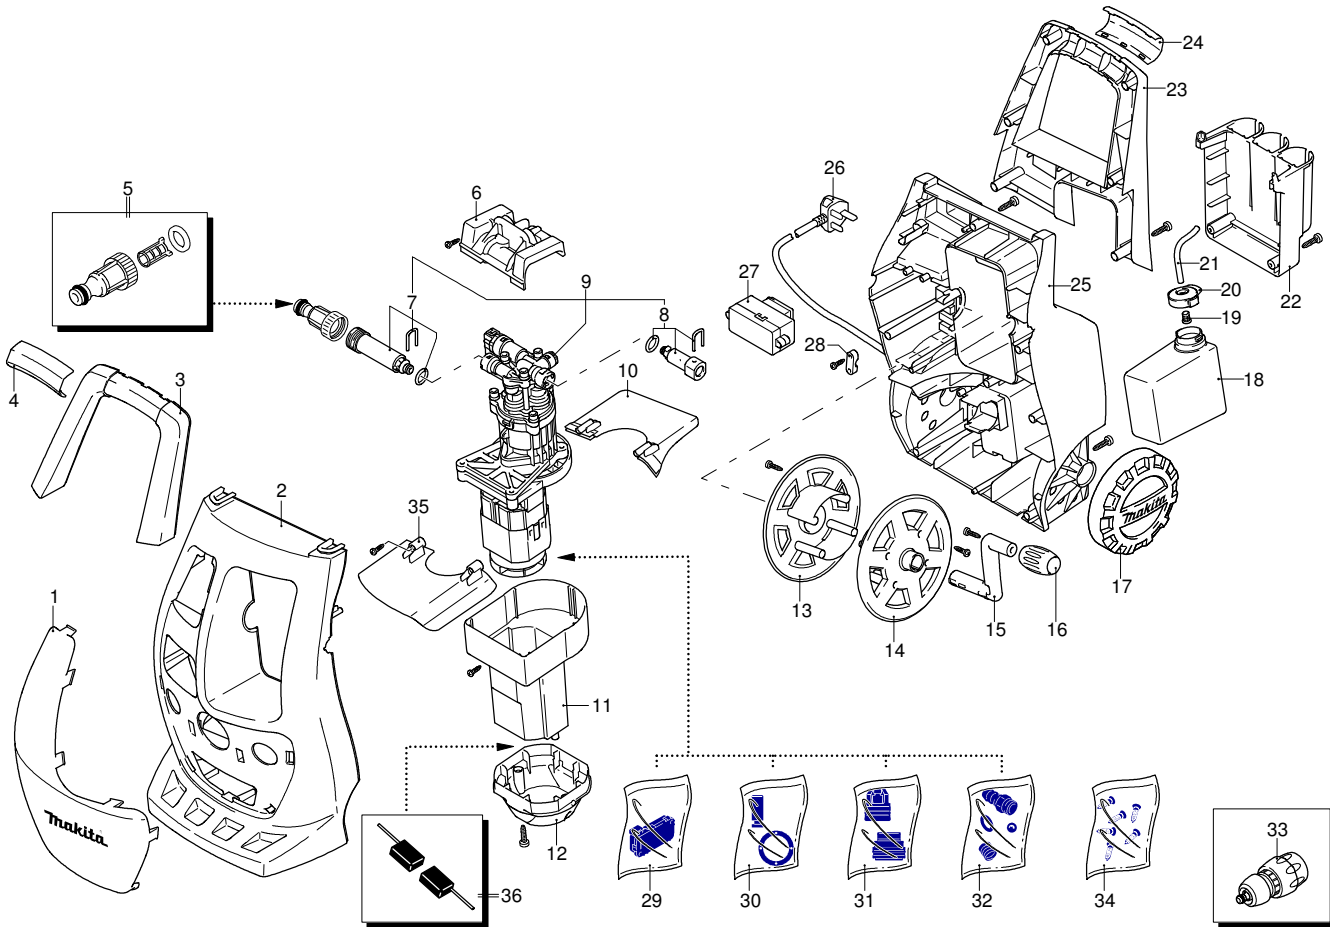

Model HW 111

Version:

Serial number:

Code: **13110**

10/01/2011

Validity	Pos.	Code	Description	Q
	1	3640240	Green guard	1
	2	3640200	Casing	1
	3	3640220	Handle	1
	4	3640340	Knob	1
	5	3082130	Water coupling kit	1
	6	3640290	Support	1
	7	3640580	Suction kit	1
	8	3640730	Delivery kit	1
	9	3640700	Electric pump assembly	1
	10	3640330	Support	1
	11	3640310	Conveyor	1
	12	3320910	Cover	1
	13	3640250	Plate	1
	14	3640260	Plate	1
	15	3640270	Lever	1
	16	3640280	Knob	1
	17	3640760	Wheel	2
	18	3640380	Tank	1
	19	3440720	Filter	1
	20	3640390	Plug	1
	21	3640680	Pipe	1
	22	3640370	Accessories carrier	1
	23	3640230	Handle	1
	24	3640980	Knob	1
	25	3640210	Base	1
	26	3320540	Cable	1
	27	3640750	Switch	1
	28	3320200	Cable gland	1
	29	3640720	TSS kit	1
	30	3640710	Piston + seals kit	1
	31	3640550	Water seal kit	1
	32	3640740	Detergent suction kit	1
	33	3082661	Fitting	1
	34	3640690	Screw kit	1
	35	3640331	Support	1
	36	3641000	Brush kit for motor	1

Model HW 111

Version:

Serial number:

Code: **13110**

10/01/2011

Validity	Pos.	Code	Description	Q
	1	3320152	Gun	1
	2	3320130	Extension	1
	3	3640650	Lance+lance head	1
	4	3320120	Lance+rotopower	1
	5	3640670	Lance head	1
	6	3640950	Fixed brush	1
	7	3640660	High pressure hose	1